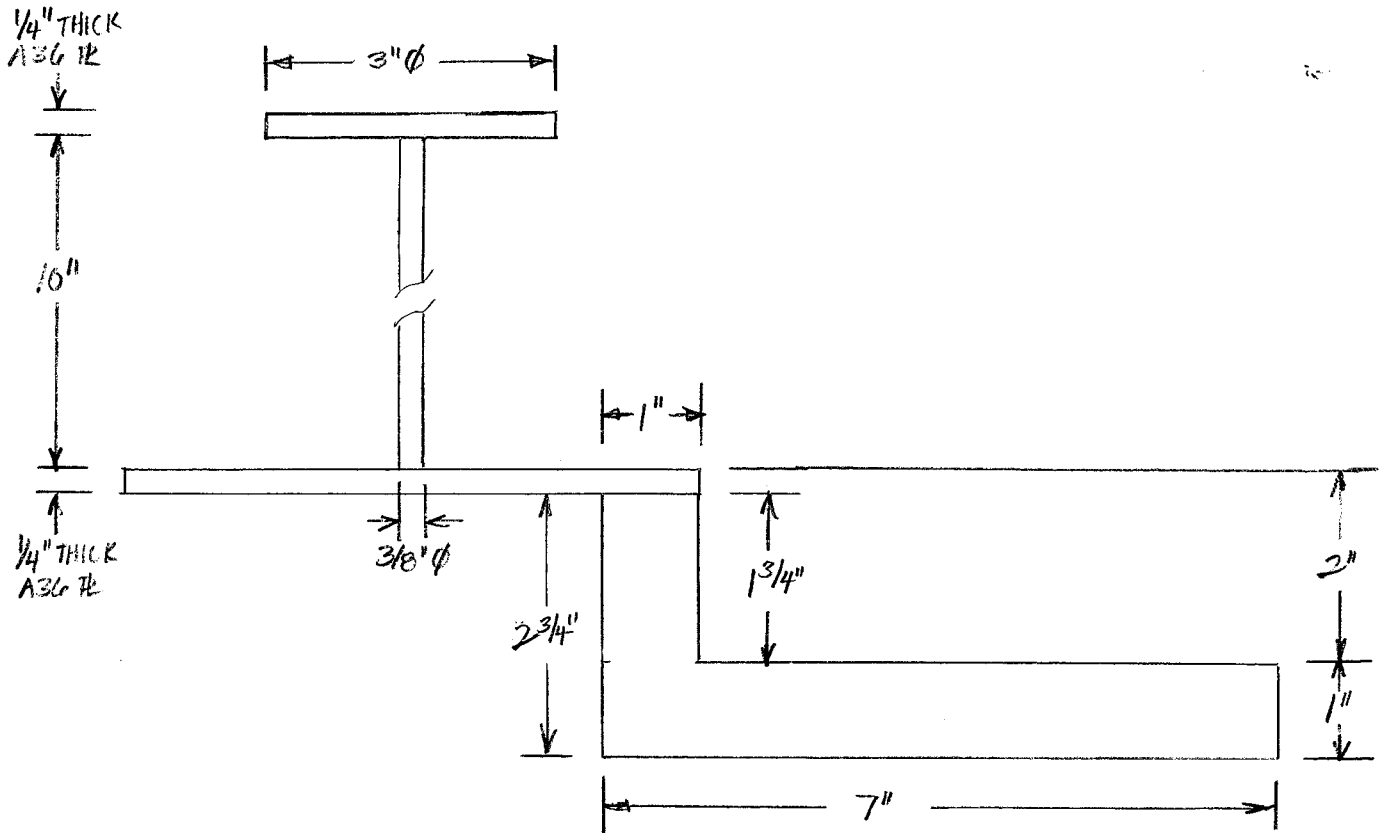

TOP VIEW

ELEVATION VIEW

7131 N. Ridgeway Avenue
 Lincolnwood, Illinois 60712 USA
 847/675-1560 • Fax 847/675-0083 • 1-800-742-8127
 E-mail: info@jvi-inc.com • Internet: www.jvi-inc.com

VECTOR CONNECTOR SETTING TOOL
 FOR USE WITH 3/16" THICK
 ERECTION PLATE

DRAWN
 DAVE JABLONSKY

CHECKED

SCALE
 1/2 = 1

DATE
 8/22/03

SHEET
 1 OF 1

DWG. NO.